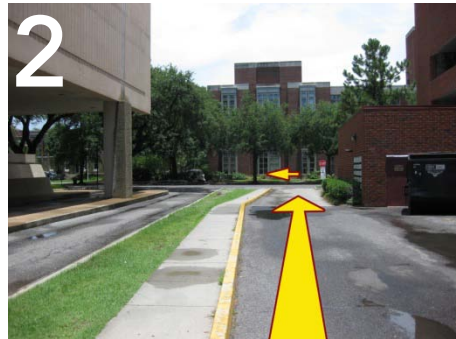

bike directions to UPTOWN SHEPHERD'S CENTER

APPROXIMATE RIDING TIME:
4-5 minutes

DISTANCE:
1 mile

1. After you pick up your bike keys, look for your Cycloserve bike on the first floor of the West Road parking garage. The Cycloserve bike rack is the closest interior bike rack to Bobet Hall.

2. Leave the West Road Garage and ride toward Freret Street. Turn **LEFT** on Freret Street.

3. Ride down Freret Street for approximately $\frac{3}{4}$ of a mile. After you cross Broadway Street, Freret Street will become a one-way street. On your **LEFT**, where Freret meets South Carrollton Avenue, you will see Carrollton United Methodist Church.

4. Get off your bike and walk around to the front of the church. You will see a sign pointing toward the entrance to the Uptown Shepherd's