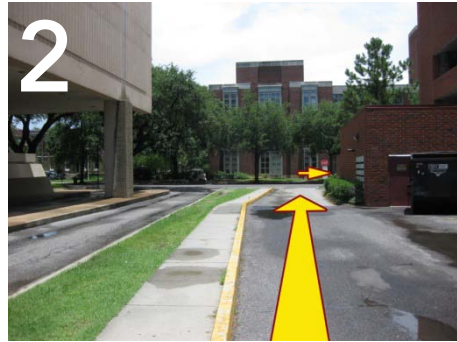

# bike directions to **EDIBLE SCHOOLYARD/ NEW ORLEANS OUTREACH**

at Samuel J. Green Charter School

APPROXIMATE RIDING TIME:

4-5 minutes

DISTANCE:

1 mile

**1.** After you pick up your bike keys, look for your Cycloserve bike on the first floor of the West Road parking garage. The Cycloserve bike rack is the closest interior bike rack to Bobet Hall.

2. Leave the West Road Garage and ride toward Freret Street. Turn **RIGHT** on Freret Street.

3. Ride down Freret Street for approximately  $\frac{3}{4}$  of a mile. You will pass Lusher Charter School on your right and you will cross Jefferson Avenue. As soon as you see the Freret Po-Boy and Donut Shop on your left, turn **RIGHT** onto Valence Street.