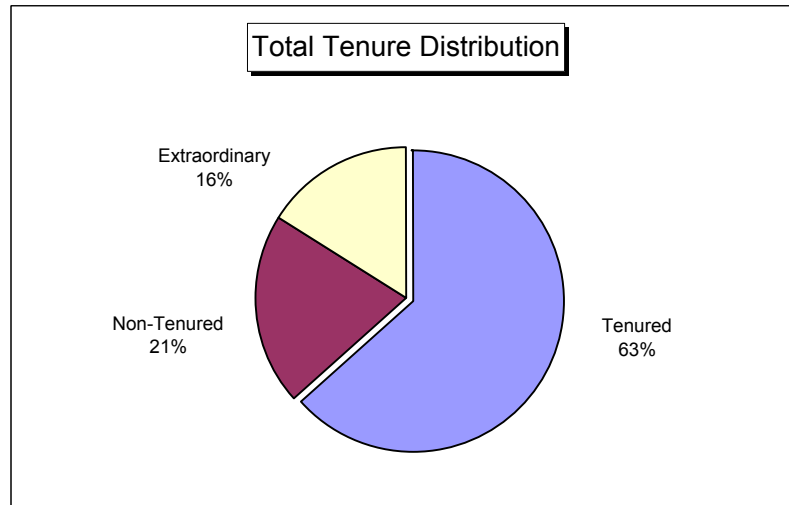

# LOYOLA UNIVERSITY NEW ORLEANS

Faculty Profile - Fall 2002

All Full-Time Faculty

By Rank and Tenure

Rank	Tenured		Not Tenured		Extraordinary/Term		Grand Total
	Male	Female	Male	Female	Male	Female	
PROFESSOR	76	21	3	1	1	3	105
ASSOCIATE	54	45	7	7	1	0	114
ASSISTANT	0	1	27	19	3	6	56
INSTRUCTOR	0	0	0	0	0	4	4
LECTURER	0	0	0	0	14	18	32
ALL RANKS	130	67	37	27	19	31	311