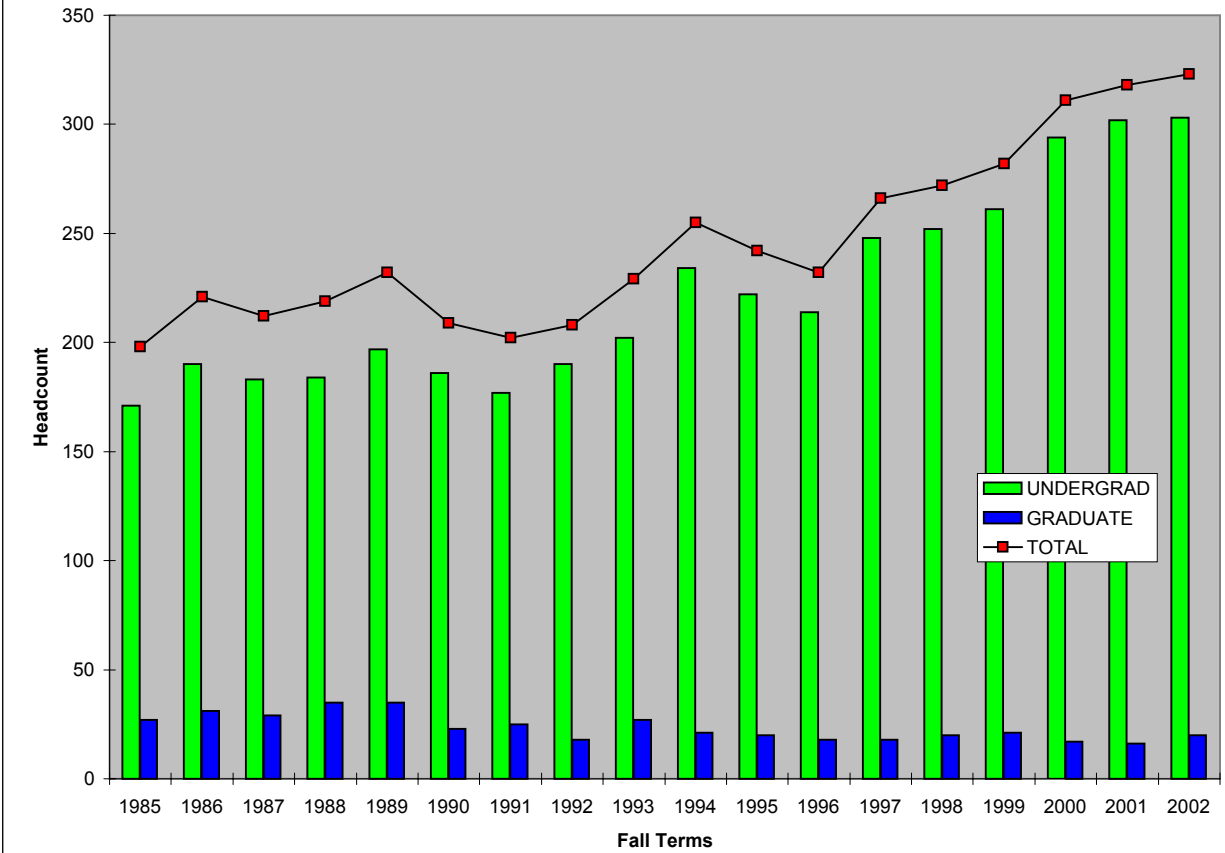

**LOYOLA UNIVERSITY NEW ORLEANS**  
**College of Music -- Headcounts from 1985-2002**

TERM	TOTAL UNDERGRADUATE		TOTAL GRADUATE		COLLEGE TOTAL		TOTAL
	Male	Female	Male	Female	Male	Female	
Fall 1985	80	91	9	18	89	109	198
Fall 1986	77	113	10	21	87	134	221
Fall 1987	82	101	12	17	94	118	212
Fall 1988	87	97	15	20	102	117	219
Fall 1989	100	97	17	18	117	115	232
Fall 1990	91	95	9	14	100	109	209
Fall 1991	84	93	14	11	98	104	202
Fall 1992	87	103	5	13	92	116	208
Fall 1993	95	107	9	18	104	125	229
Fall 1994	112	122	9	12	121	134	255
Fall 1995	110	112	6	14	116	126	242
Fall 1996	98	116	4	14	102	130	232
Fall 1997	115	133	6	12	121	145	266
Fall 1998	110	142	9	11	119	153	272
Fall 1999	116	145	5	16	121	161	282
Fall 2000	140	154	5	12	145	166	311
Fall 2001	149	153	4	12	153	165	318
Fall 2002	164	139	7	13	171	152	323

Source: "Official Statistics" (Fall 1985-Fall 1994). Fall 1995-02: Data from STSTRMF Flatfile. Data as of 9/30/02. File: MUSGRF.xls  
 Note: Beginning Fall 1995, data does not include students who withdrew prior to the Official Stat date. Office of Institutional Research