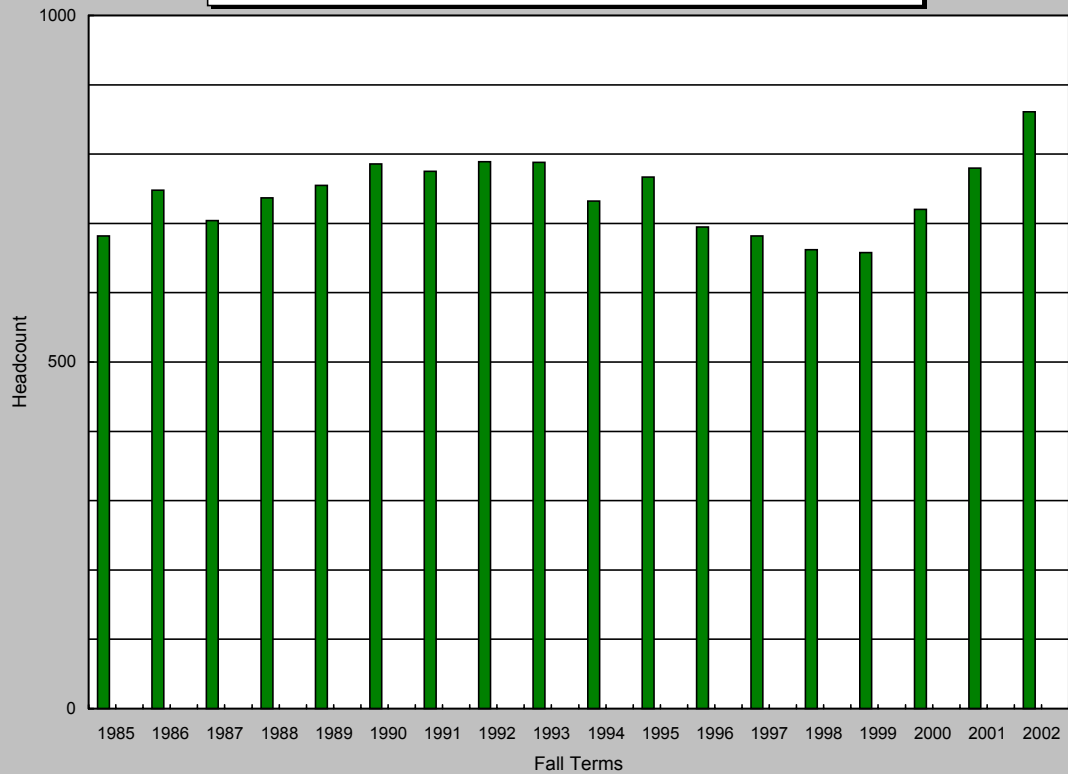

LOYOLA UNIVERSITY NEW ORLEANS
School of Law -- Headcounts from 1985-2002

TERM	TOTAL LAW SCHOOL		TOTAL
	Male	Female	
Fall 1985	402	280	682
Fall 1986	451	297	748
Fall 1987	411	293	704
Fall 1988	423	314	737
Fall 1989	405	350	755
Fall 1990	421	365	786
Fall 1991	420	355	775
Fall 1992	424	365	789
Fall 1993	428	360	788
Fall 1994	401	331	732
Fall 1995	417	350	767
Fall 1996	360	335	695
Fall 1997	361	321	682
Fall 1998	347	315	662
Fall 1999	344	314	658
Fall 2000	362	358	720
Fall 2001	379	401	780
Fall 2002	415	446	861

Source: "Official Statistics" (Fall 1985-Fall 1994). Fall 1995-02: Data from STSTRMF Flatfile. Data as of 9/30/02.

Note: Beginning Fall 1995, data does not include students who withdrew prior to the Official Stat date; and students with fewer than 11 hours are considered part-time. Also note, effective 2002 Fall: Law School Day students equal to Full-Time, Part-time students equal to Part-Time.