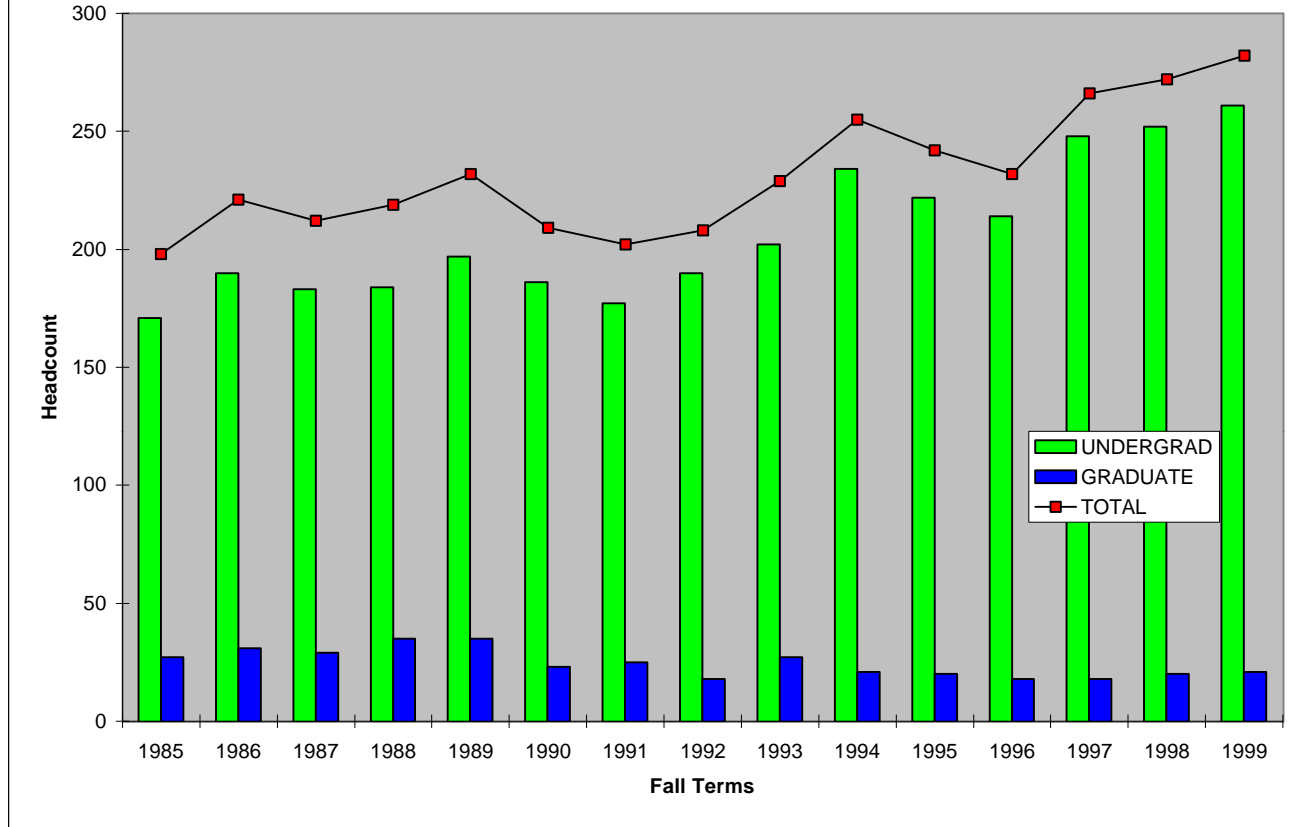

LOYOLA UNIVERSITY NEW ORLEANS
College of Music -- Headcounts from 1985-1999

TERM	TOTAL UNDERGRADUATE		TOTAL GRADUATE		COLLEGE TOTAL		TOTAL
	Male	Female	Male	Female	Male	Female	
Fall 1985	80	91	9	18	89	109	198
Fall 1986	77	113	10	21	87	134	221
Fall 1987	82	101	12	17	94	118	212
Fall 1988	87	97	15	20	102	117	219
Fall 1989	100	97	17	18	117	115	232
Fall 1990	91	95	9	14	100	109	209
Fall 1991	84	93	14	11	98	104	202
Fall 1992	87	103	5	13	92	116	208
Fall 1993	95	107	9	18	104	125	229
Fall 1994	112	122	9	12	121	134	255
Fall 1995	110	112	6	14	116	126	242
Fall 1996	98	116	4	14	102	130	232
Fall 1997	115	133	6	12	121	145	266
Fall 1998	110	142	9	11	119	153	272
Fall 1999	116	145	5	16	121	161	282

Source: "Official Statistics" (Fall 1985-Fall 1994). Fall 1996-98: Data from STSTRMF Flatfile. Data as of 10/17/98.

Note: Beginning Fall 1995, data does not include students who withdrew prior to the Official Stat date. Office of Institutional Research