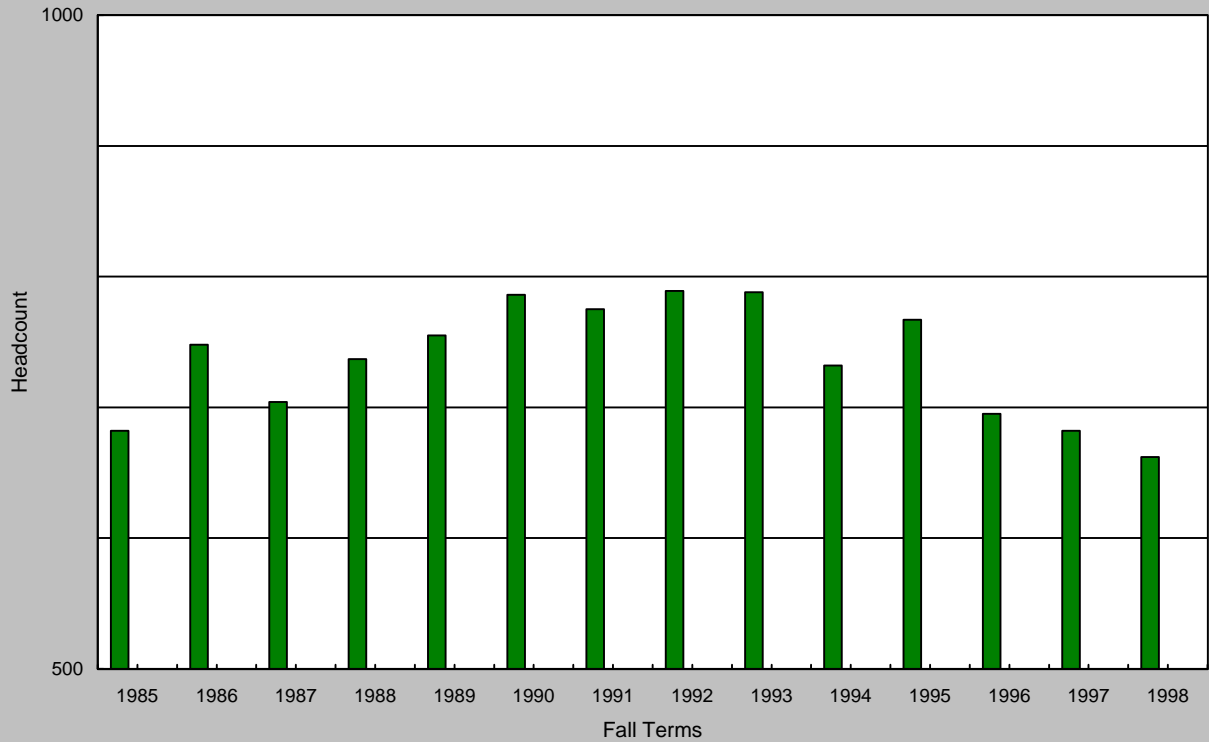

LOYOLA UNIVERSITY NEW ORLEANS
School of Law -- Headcounts from 1985-1998

TERM	TOTAL LAW SCHOOL		TOTAL
	Male	Female	
Fall 1985	402	280	682
Fall 1986	451	297	748
Fall 1987	411	293	704
Fall 1988	423	314	737
Fall 1989	405	350	755
Fall 1990	421	365	786
Fall 1991	420	355	775
Fall 1992	424	365	789
Fall 1993	428	360	788
Fall 1994	401	331	732
Fall 1995	417	350	767
Fall 1996	360	335	695
Fall 1997	361	321	682
Fall 1998	347	315	662

Source: "Official Statistics" (Fall 1985-Fall 1994). Fall 1996-98: Data from STSTRMF Flatfile. Data as of 10/17/98.

Note: Beginning Fall 1995, data does not include students who withdrew prior to the Official Stat date; and students with fewer than 11 hours are considered part-time. Office of Institutional Research