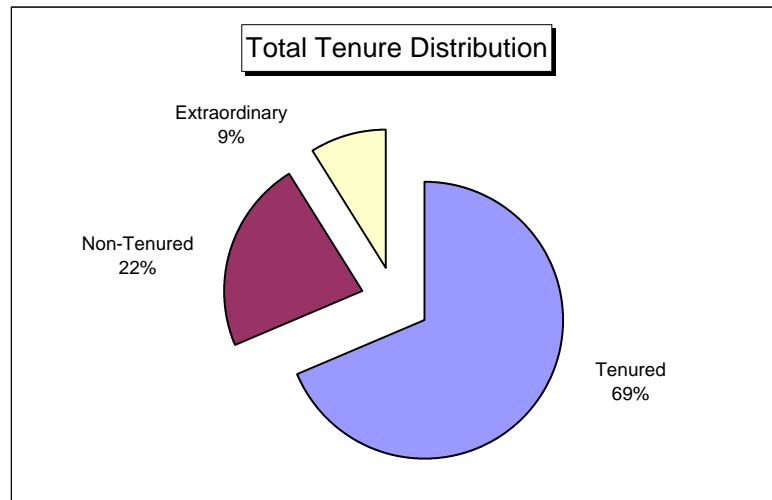

LOYOLA UNIVERSITY NEW ORLEANS

Faculty Profile - Fall 1998
 All Full-Time Instructional Faculty
 By Rank and Tenure

Rank	Tenured		Not Tenured		Extraordinary/Term		Grand Total
	Male	Female	Male	Female	Male	Female	
PROFESSOR	67	19	2	0	0	2	90
ASSOCIATE	66	36	7	10	0	2	121
ASSISTANT	1	1	17	26	4	4	53
INSTRUCTOR	0	0	0	0	0	1	1
LECTURER	0	0	0	0	4	8	12
ALL RANKS	134	56	26	36	8	17	277

Source: Internal Records.

* Includes all full-time ordinary faculty, extraordinary faculty, faculty on leaves, library faculties, clinic faculty and administrative members of the ordinary faculty.