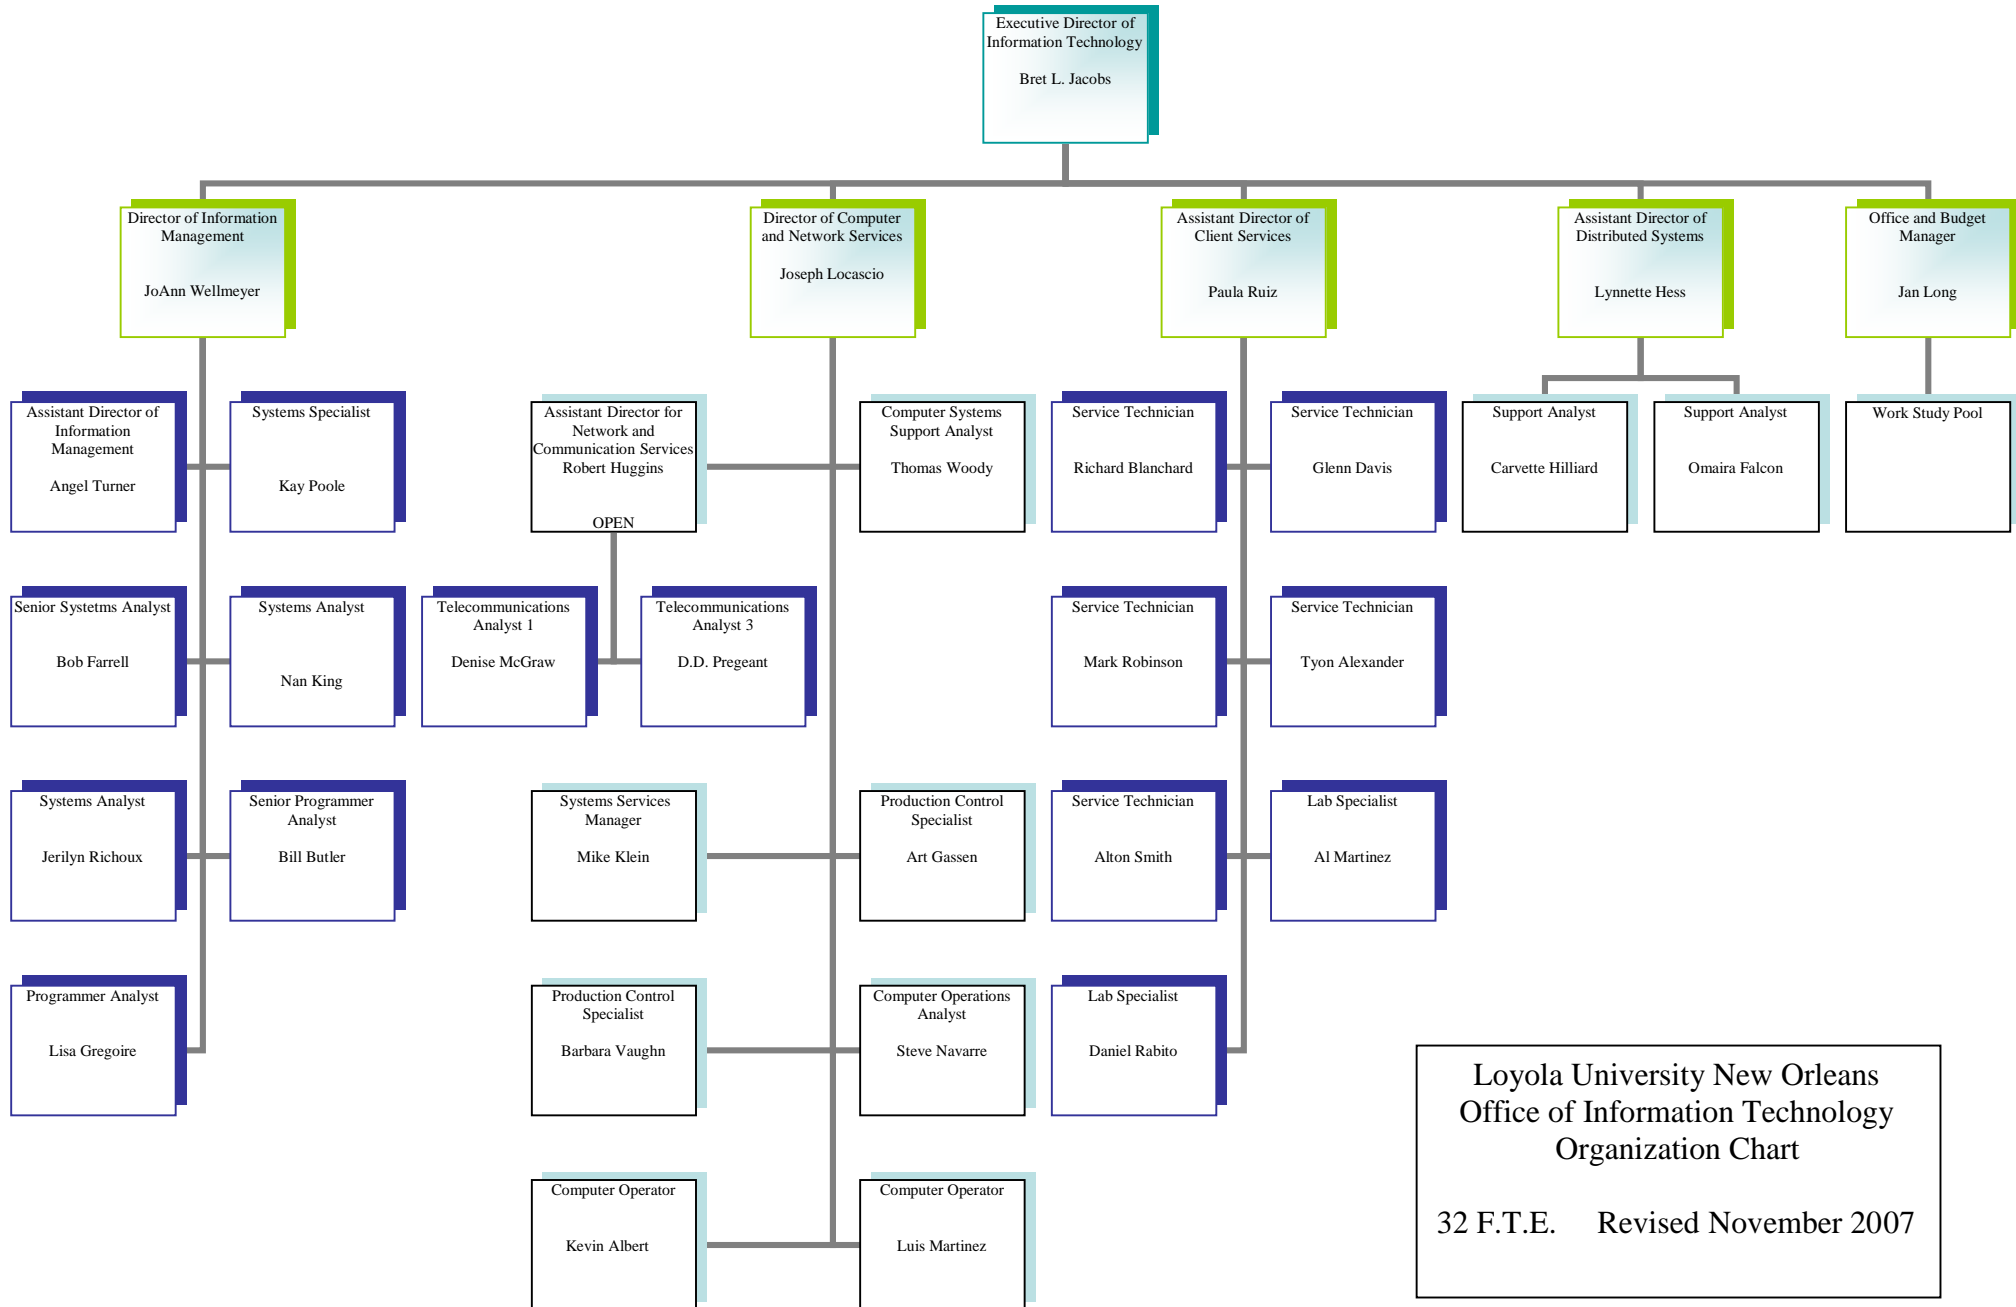

# Loyola University New Orleans – Office of Information Technology Organization Chart

Loyola University New Orleans  
Office of Information Technology  
Organization Chart  
32 F.T.E. Revised November 2007