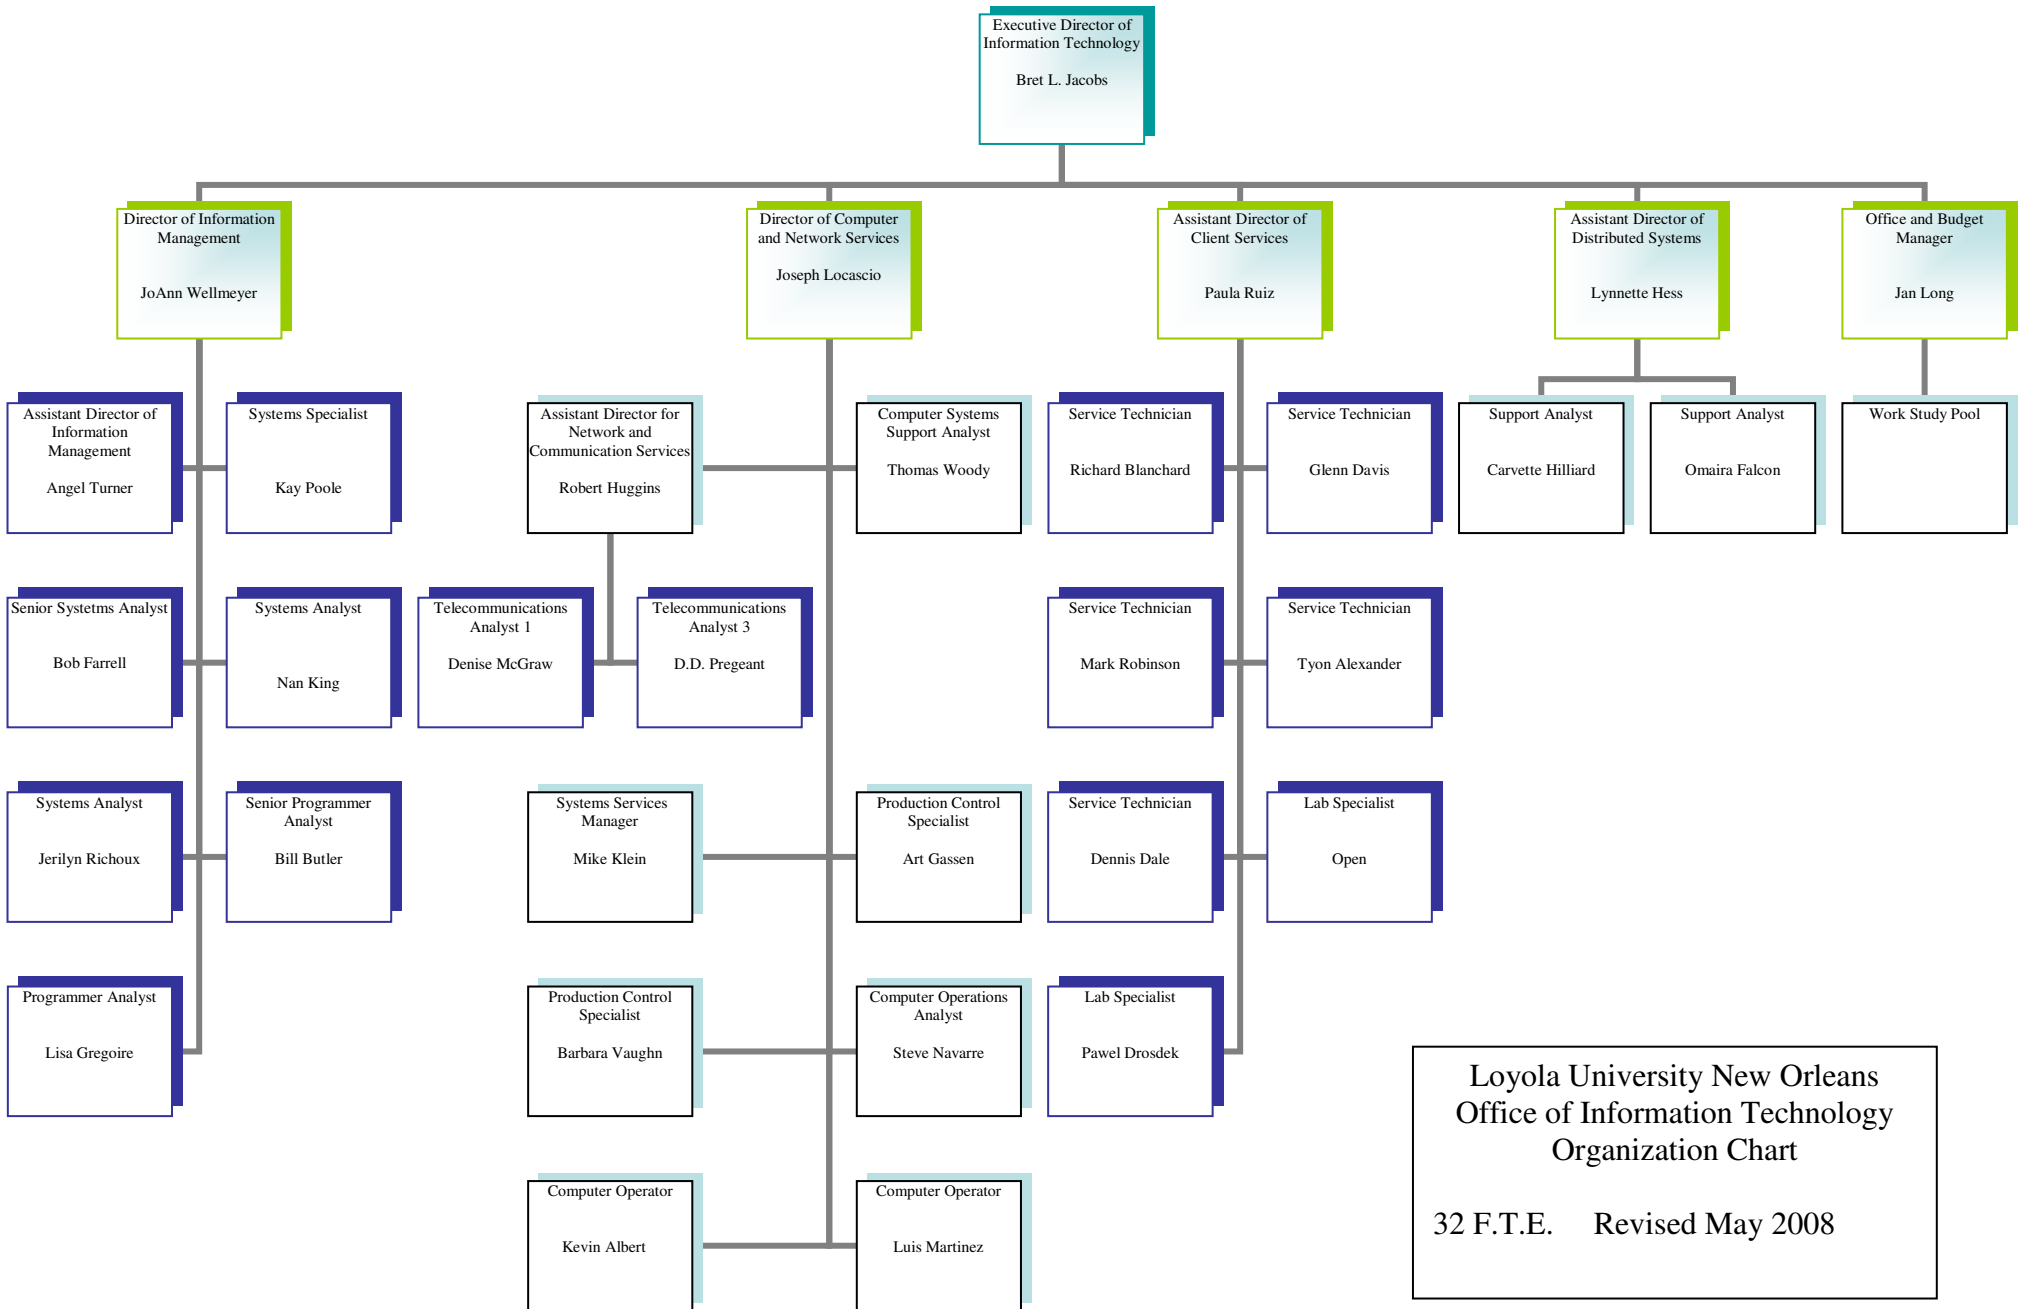

# Loyola University New Orleans – Office of Information Technology Organization Chart

Loyola University New Orleans  
Office of Information Technology  
Organization Chart  
32 F.T.E. Revised May 2008